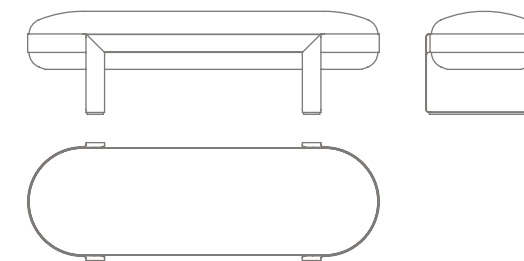

La panca Shirley è disponibile in due dimensioni e con rivestimento:

- monocolore: con seduta e gambe in pelle o tessuto, anche di due categorie differenti.

- bicolore: con seduta in tessuto e gambe sempre in pelle. Il rivestimento seduta, non sfoderabile, è arricchito da un piping tono su tono. Piedini in Faggio 54.

Poplar plywood bench with: seat padding of flexible polyurethane foam in different densities, covered in fibre and metal legs with single-density flexible polyurethane foam covered in fibre.

The Shirley bench is available in two sizes and with upholstery:
- single colour: with seat and legs in leather or fabric, available in two different categories as well.

- bicolour: with fabric seat and leather legs

The seat cover, which is not removable, is enriched with ton-sur-ton piping. Beech 54 feet.

90510 tessuto o pelle / fabric or leather

90515 gambe in pelle, seduta in tessuto o pelle
legs in leather, seat in fabric or leather

cm 153 x 54 x h 46

in 60¹/₄ x 21¹/₄ x h 18¹/₈

90500 tessuto o pelle / fabric or leather

90505 gambe in pelle, seduta in tessuto o pelle
legs in leather, seat in fabric or leather

cm 173 x 54 x h 46

in 68 x 21¹/₄ x h 18¹/₈