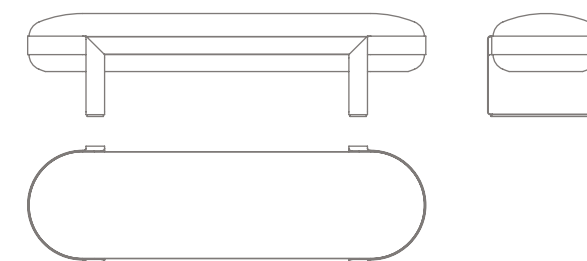

La panca Shirley è disponibile in due dimensioni e con rivestimento:

- monocolore: con seduta e gambe in pelle o tessuto, anche di due categorie differenti.

- bicolore: con seduta in tessuto e gambe sempre in pelle. Il rivestimento seduta, non sfoderabile, è arricchito da un piping tono su tono. Piedini in Faggio 54.

Poplar plywood bench with: seat padding of flexible polyurethane foam in different densities, covered in fibre and metal legs with single-density flexible polyurethane foam covered in fibre.

The Shirley bench is available in two sizes and with upholstery:
- single colour: with seat and legs in leather or fabric, available in two different categories as well.

- bicolour: with fabric seat and leather legs

The seat cover, which is not removable, is enriched with ton-sur-ton piping. Beech 54 feet.

90510 tessuto o pelle / fabric or leather

90515 gambe in pelle, seduta in tessuto o pelle
legs in leather, seat in fabric or leather

cm 153 x 54 x h 46

in 60¹/₄ x 21¹/₄ x h 18¹/₈

90500 tessuto o pelle / fabric or leather

90505 gambe in pelle, seduta in tessuto o pelle
legs in leather, seat in fabric or leather

cm 173 x 54 x h 46

in 68 x 21¹/₄ x h 18¹/₈